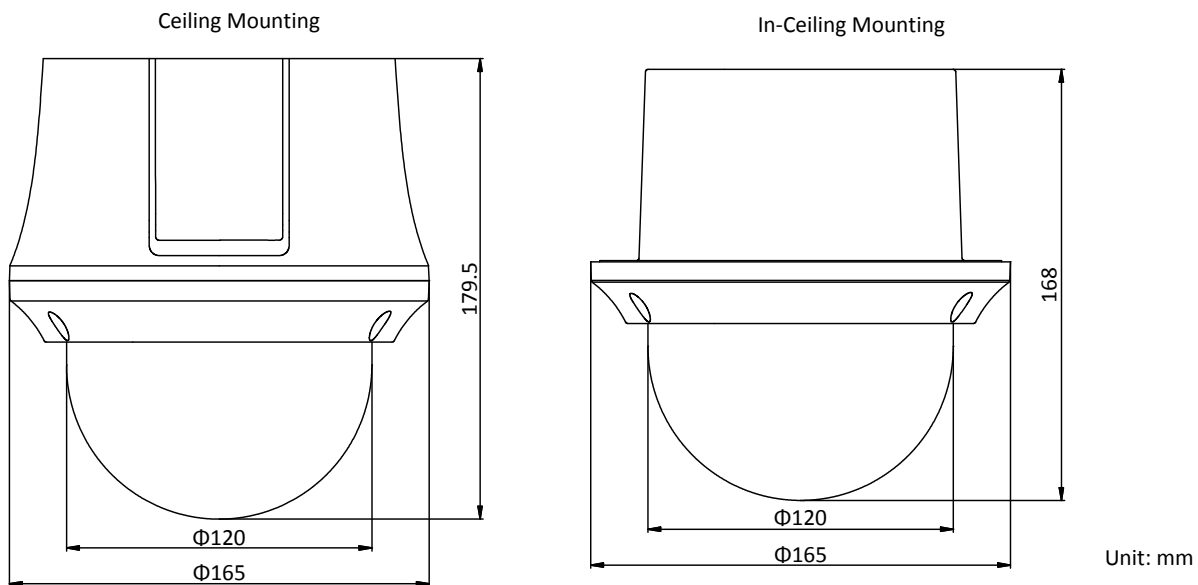

Dimensions	Ceiling mounting model: Φ 165 mm $\times$ 179.5 mm (Φ 6.50" $\times$ 7.07") In-ceiling mounting model: Φ 165 mm $\times$ 168 mm (Φ 6.50" $\times$ 6.61")
Weight	Approx. 2 kg (4.41 lb)

DORI

The DORI (detect, observe, recognize, identify) distance gives the general idea of the camera ability to distinguish persons or objects within its field of view.

It is calculated based on the camera sensor specification and the criteria given by EN 62676-4: 2015.

DORI	Detect	Observe	Recognize	Identify
Definition	25 px/m	63 px/m	125 px/m	250 px/m
Distance (Tele)	1600.0 m (5249.3 ft)	634.9 m (2083.1 ft)	320.0 m (1049.9 ft)	160.0 m (524.9 ft)

Available Model

DS-2DE4225W-DE3 (B), 12 VDC & PoE+ (802.3 at, class4)

Dimensions